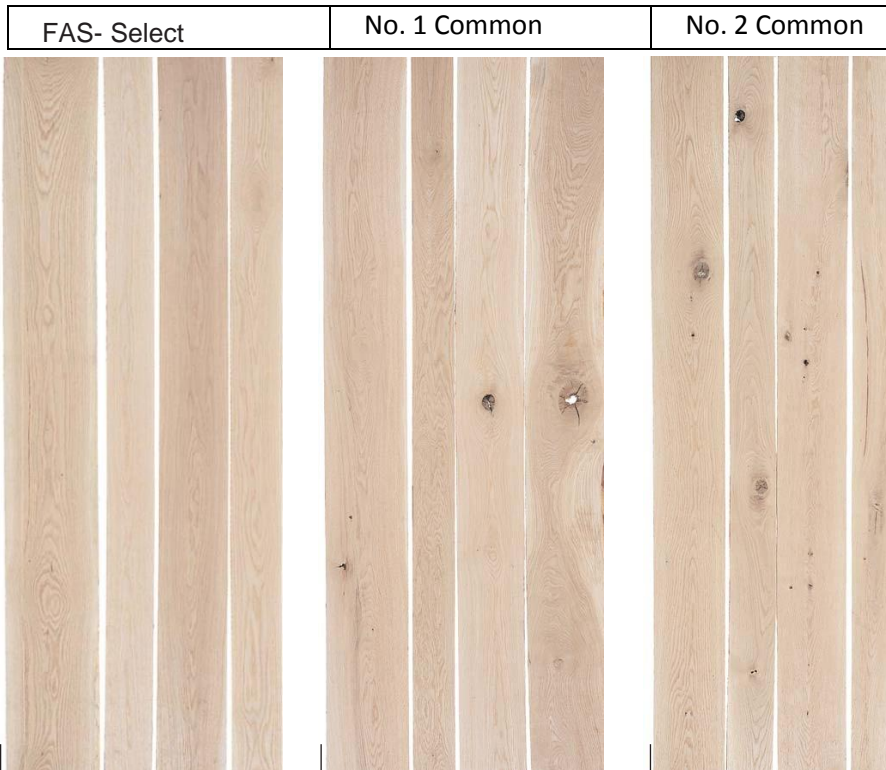

White Oak

The most common White Oak, *Quercus alba*, grows throughout eastern North America from Florida northward to southern Quebec. It is a long-lived species typically living well past 200 years. It generally achieves heights of 65' to 85' with diameters of 3' to 4'. The wood is hard, tough and durable, prized in boat and shipbuilding because it steam bends well. White Oak is also used in fine furniture, flooring, cabinetry, interior trim, and decorative veneer.

Grading System

SPF Lumber is graded in the same way in all parts of Canada, according to the rules written by the National Lumber Grades Authority (NLGA).

For more information , Please contact

Ayat Timbers International Ltd
158 Portage Vale, Road, Penobsquis, NB-E4Z3E6
javed@ayattimbers.ca