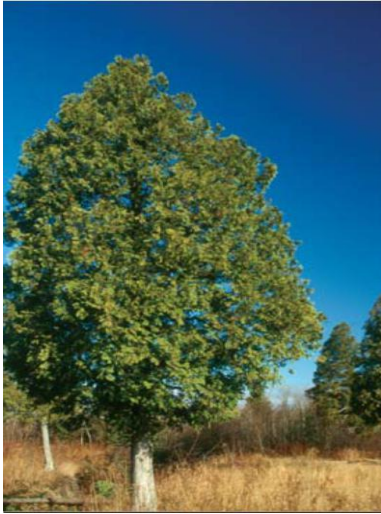

## Eastern White Cedar

Eastern white cedar is a slow-growing conifer, native to north-eastern North America. Averaging a height of 15 to 20 metres and a diameter ranging from 40 to 90 centimetres, it can reach over 20 metres at maturity with a diameter of 120 to 150 centimetres. It has remarkable longevity and some specimens live to be 800 years old. Its wood is stable, finely textured and extremely long lasting. It offers exceptional natural resistance to insects and decay, resulting in excellent durability. Its structure makes it a very good insulating material when it comes to sound and heat. Cedar does not require any preservatives or special maintenance. It is a natural alternative to treated wood. Its pleasant fragrance makes it highly prized for interior woodwork.